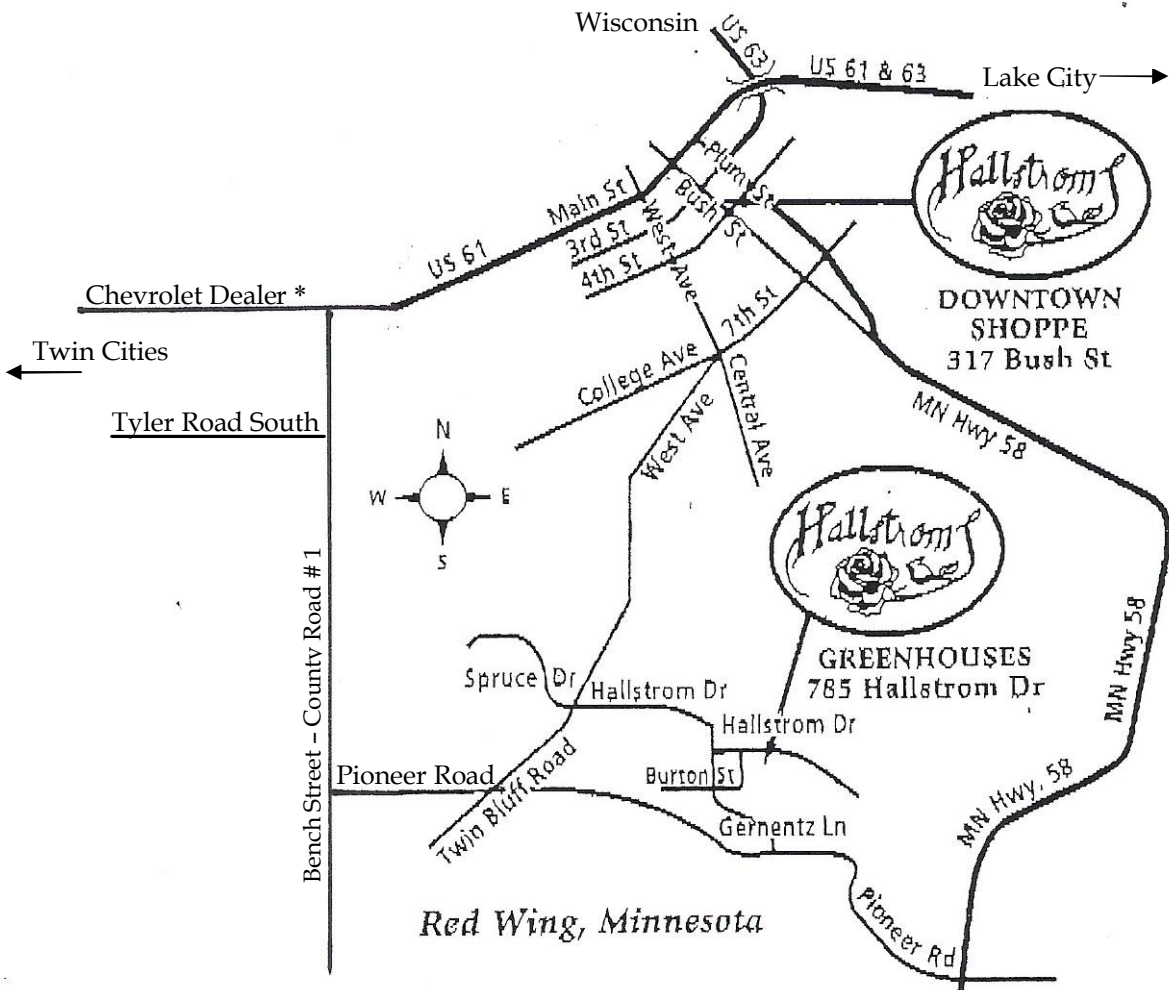

Over For Directional Map and Hours ~

DIRECTIONAL MAP ~

SPRING GREENHOUSE RETAIL HOURS

Monday – Friday 8:00 – 8:00

Saturday 8:00 – 5:00

Sunday 10:00 – 5:00

Toll Free: 1-866-388-7173

Fax: 1-651-388-3197